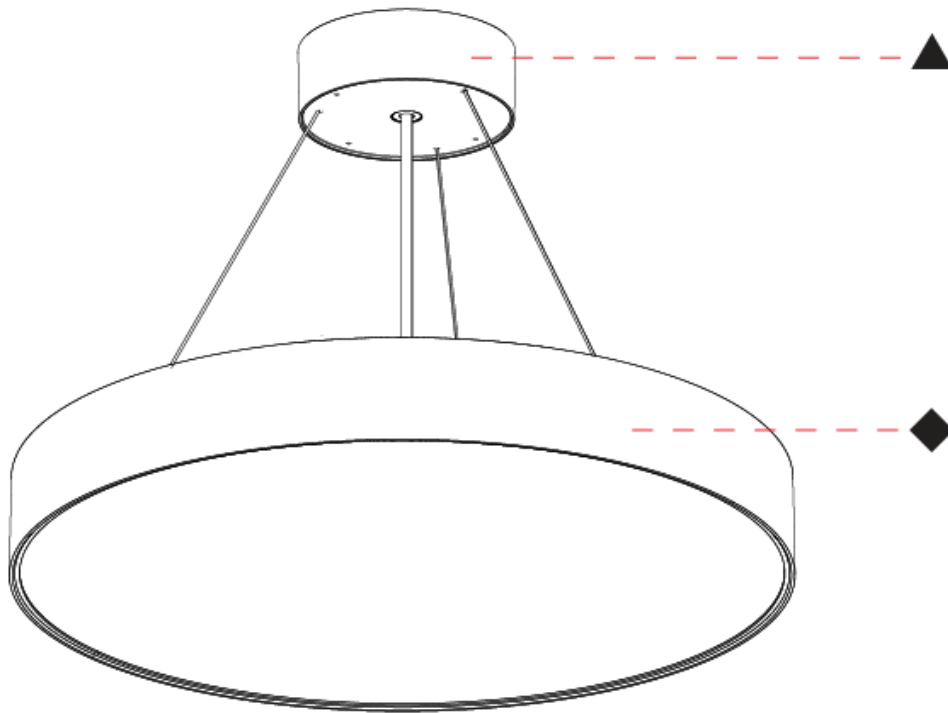

SIGN EVO SUSPENSION

A3001100-

PROJECT _____

TYPE _____

SPECIFIER _____

QUANTITY _____

DATE _____

A